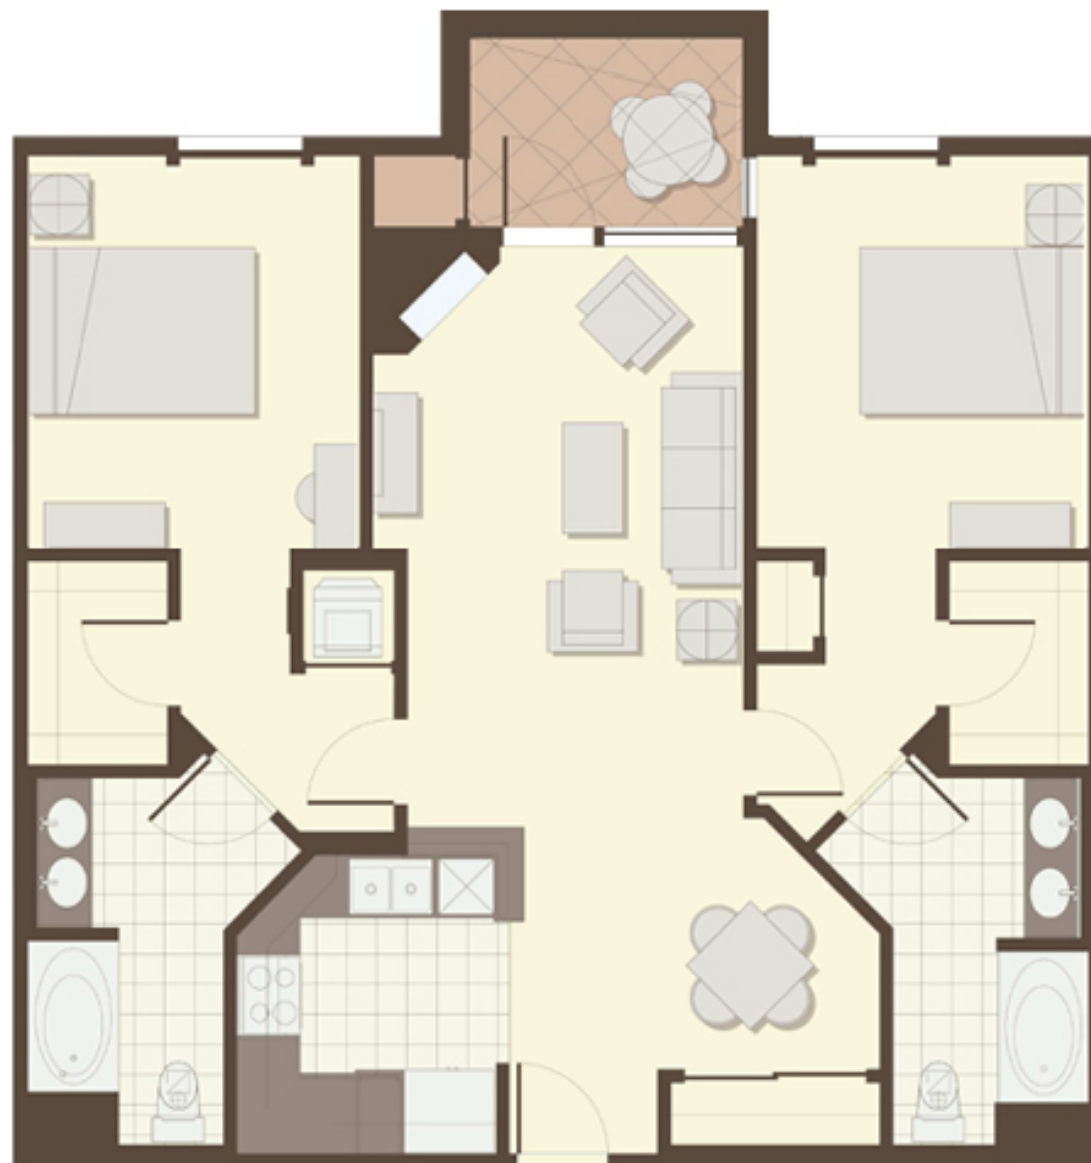

Plan C

Apartment Home
2 Bedroom
SqFt: 1,200

Plans, specifications, features, square footages, and other terms are based on artist renderings and may not reflect actual details.