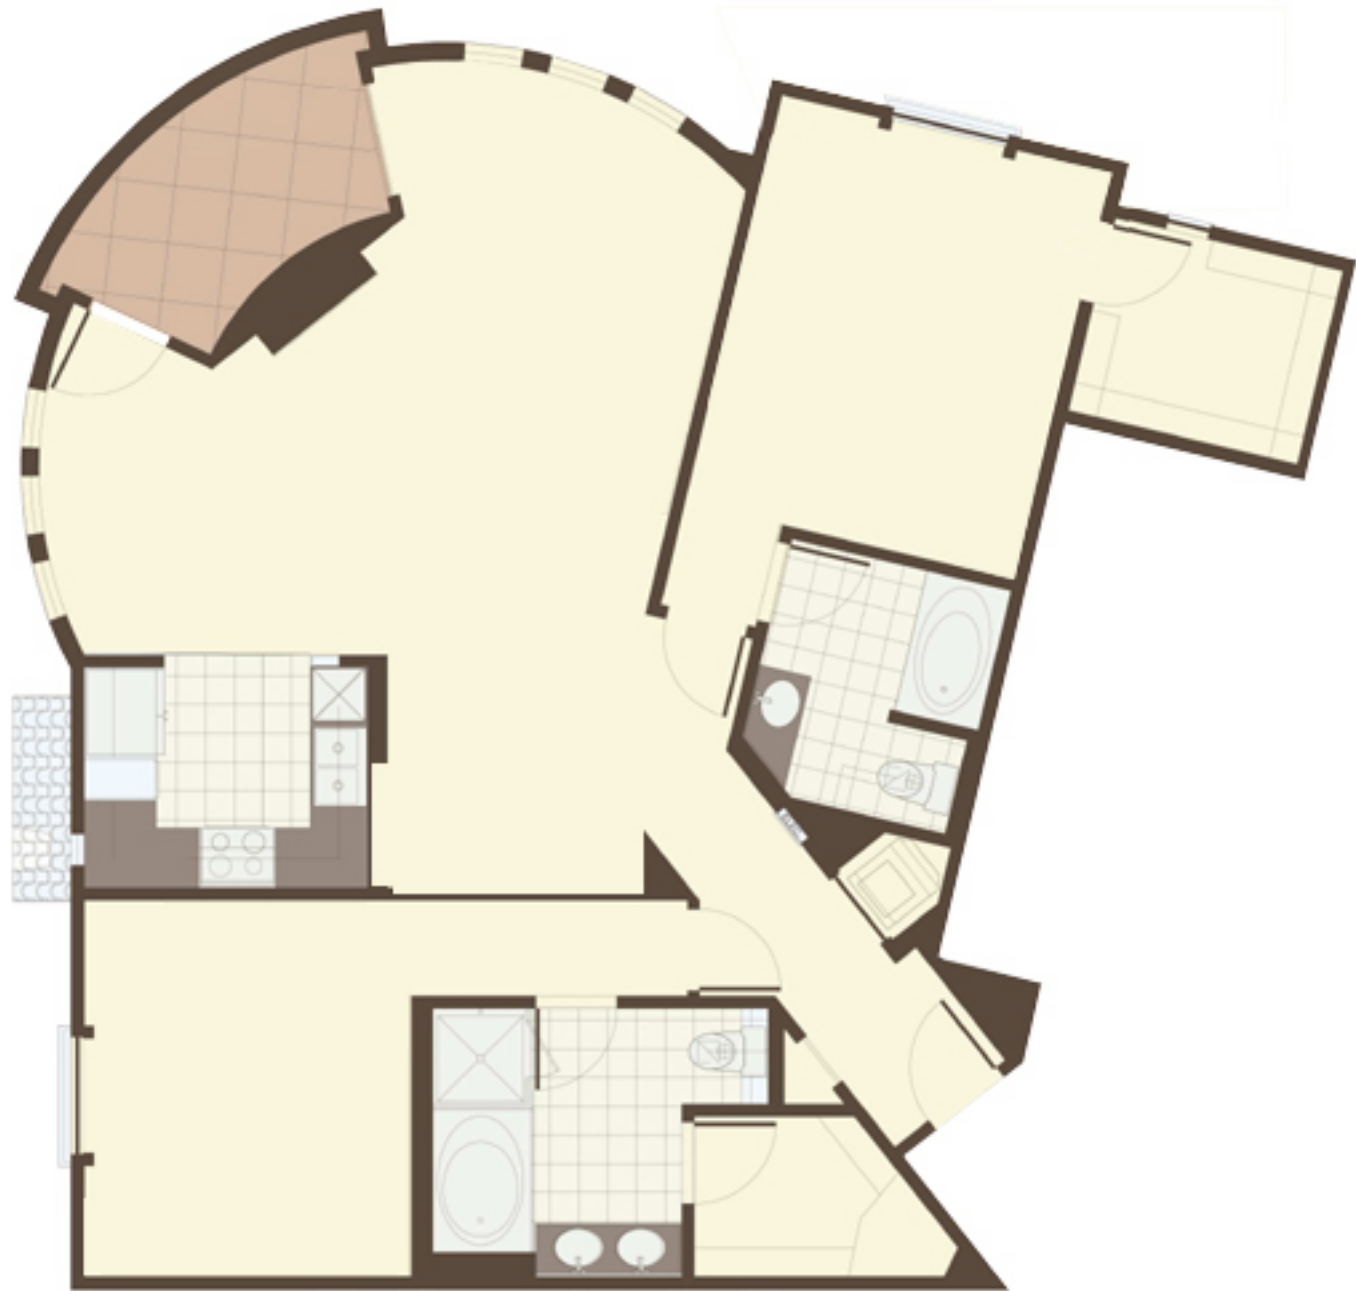

Plan E

Apartment Home
2 Bedroom
SqFt: 1,360 & 1,400

Plans, specifications, features, square footages, and other terms are based on artist renderings and may not reflect actual details.