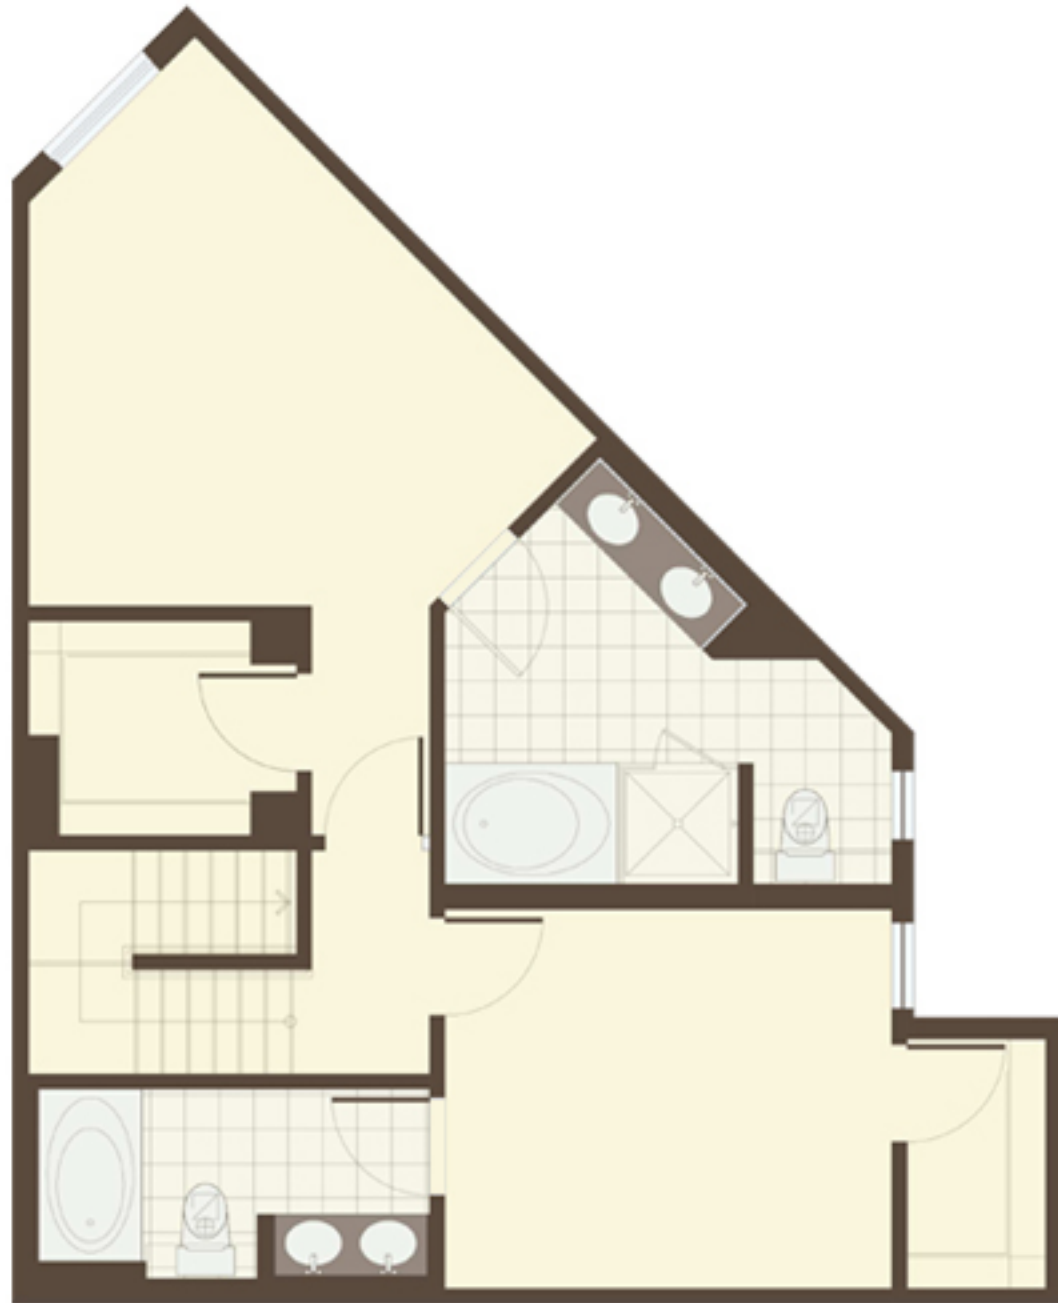

## *Plan Ath*

Townhome  
2 Bedroom  
SqFt: 1,470

Plans, specifications, features, square footages, and other terms are based on artist renderings and may not reflect actual details.