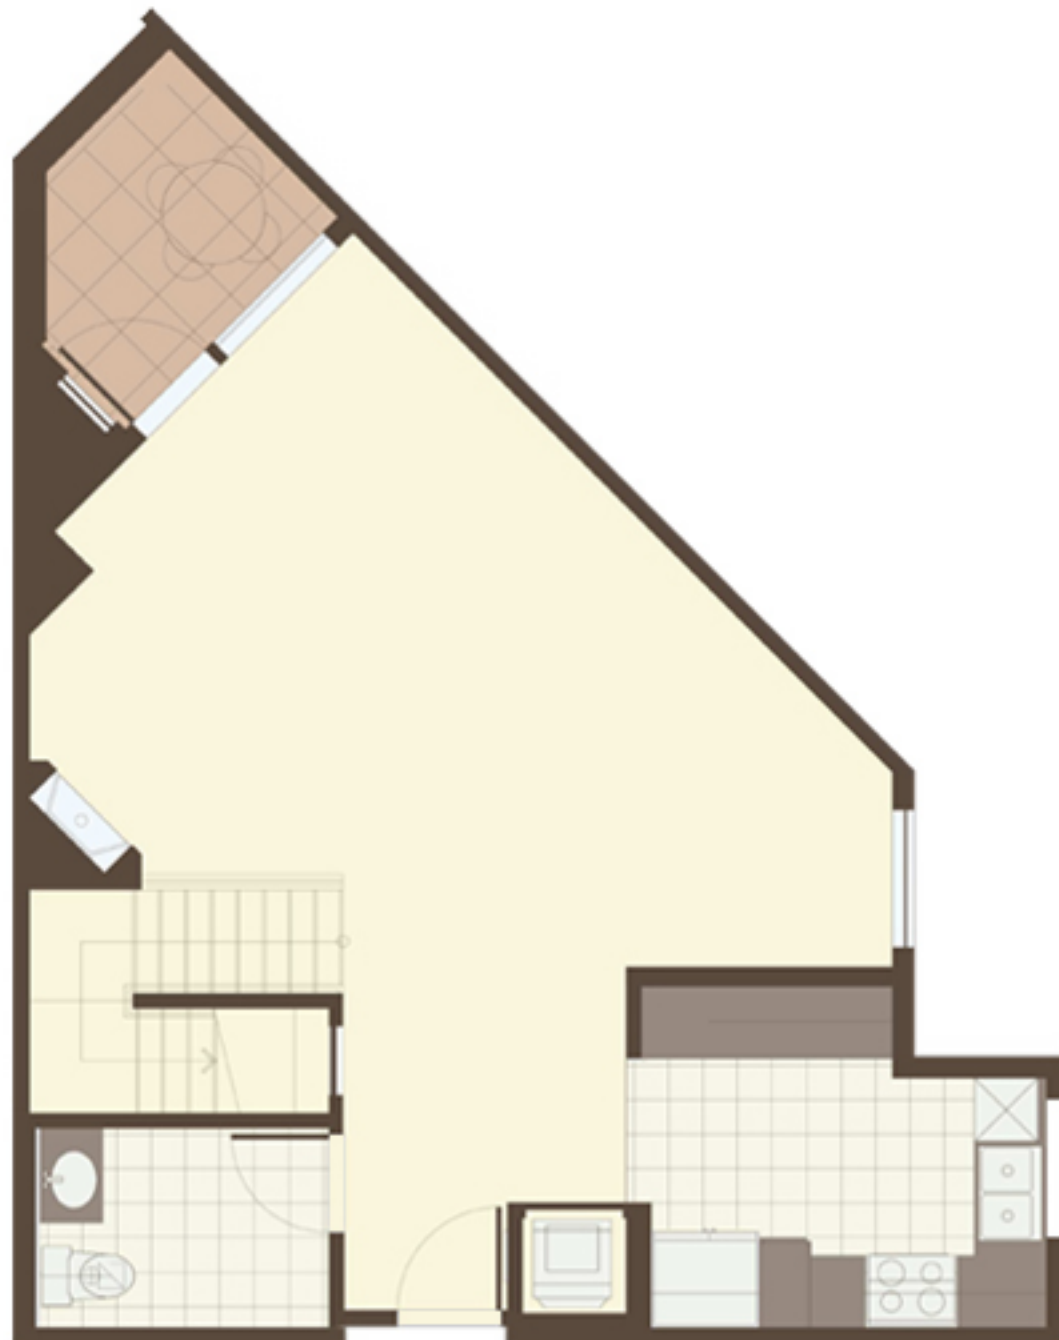

## *Plan Ath*

Townhome  
2 Bedroom  
SqFt: 1,470

Plans, specifications, features, square footages, and other terms are based on artist renderings and may not reflect actual details.