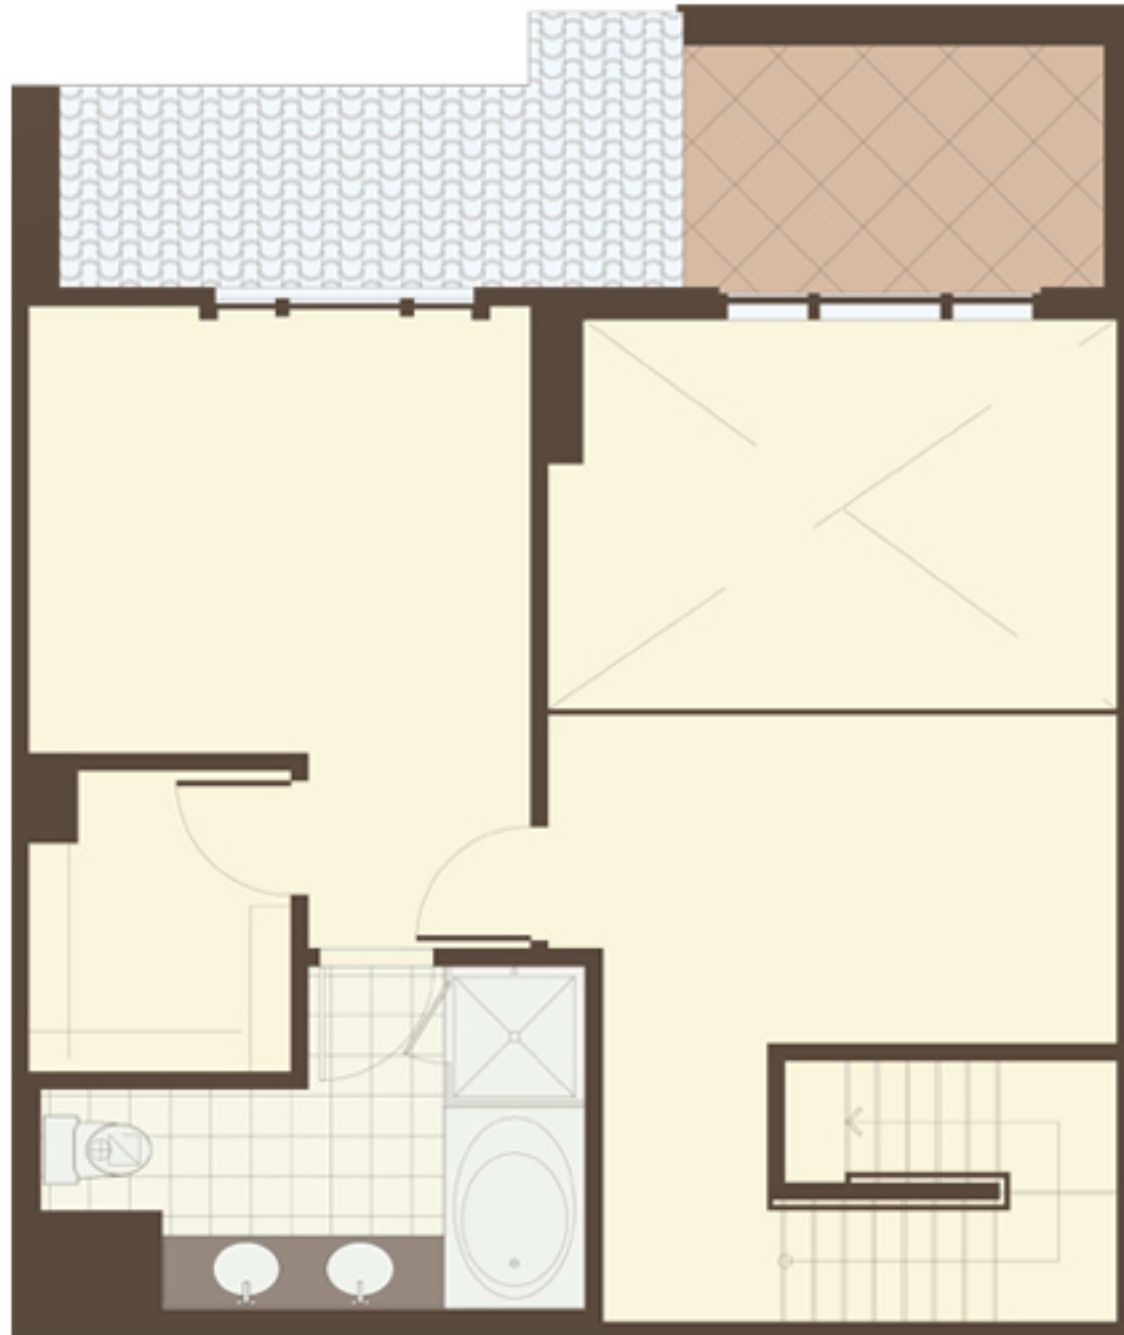

Plan Bth

Townhome
2 Bedroom
SqFt: 1,320

Plans, specifications, features, square footages, and other terms are based on artist renderings and may not reflect actual details.

Plan Bth

Townhome
2 Bedroom
SqFt: 1,320

Plans, specifications, features, square footages, and other terms are based on artist renderings and may not reflect actual details.