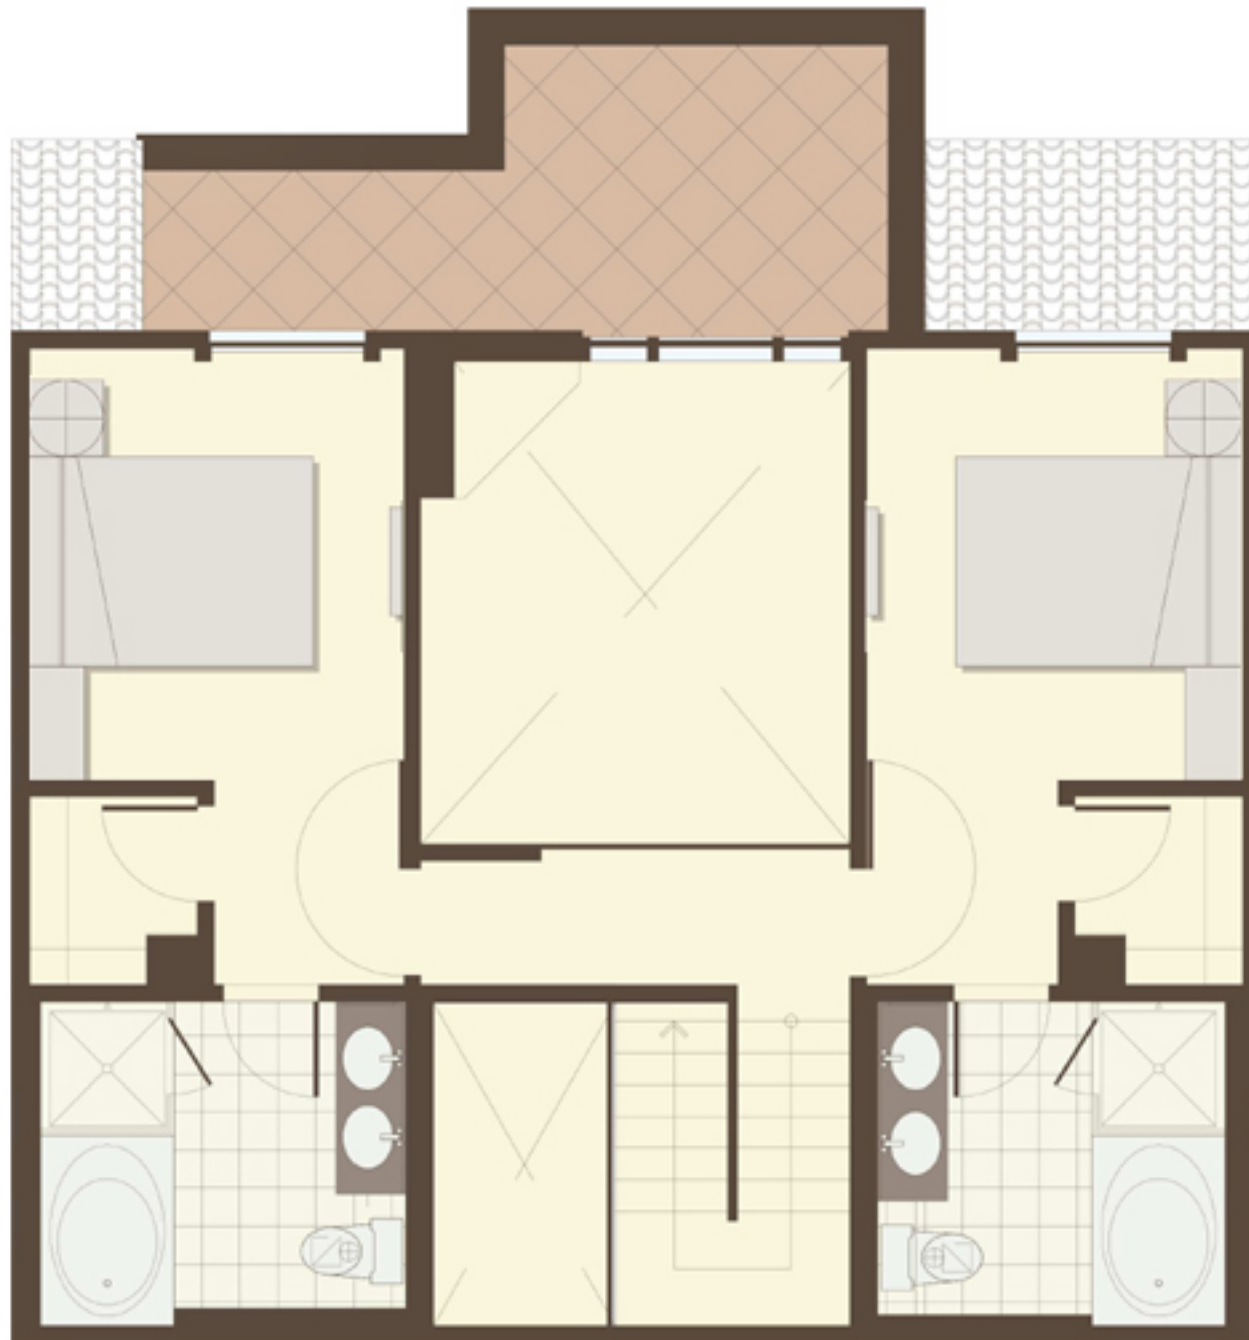

Plan C2th

Townhome
3 Bedroom
SqFt: 1,500

Plans, specifications, features, square footages, and other terms are based on artist renderings and may not reflect actual details.

Plan C2th

Townhome
3 Bedroom
SqFt: 1,500

Plans, specifications, features, square footages, and other terms are based on artist renderings and may not reflect actual details.