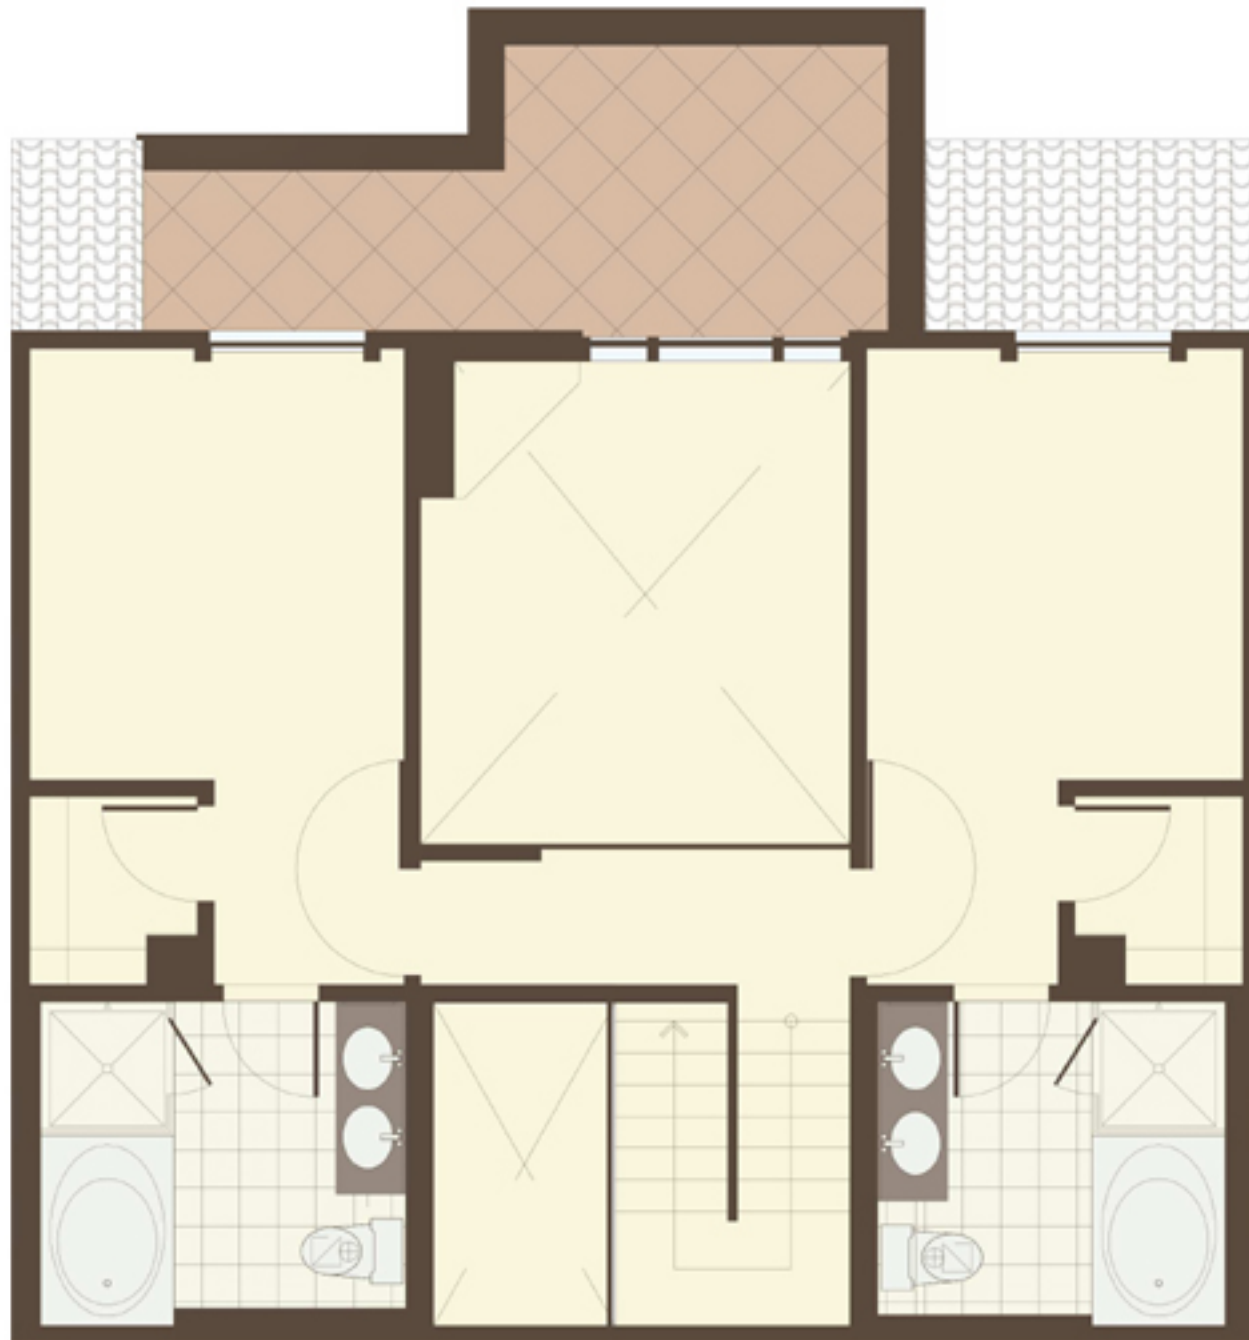

Plan C2th

Townhome
3 Bedroom
SqFt: 1,500

Plans, specifications, features, square footages, and other terms are based on artist renderings and may not reflect actual details.

Plan C2th

Townhome
3 Bedroom
SqFt: 1,500

Plans, specifications, features, square footages, and other terms are based on artist renderings and may not reflect actual details.