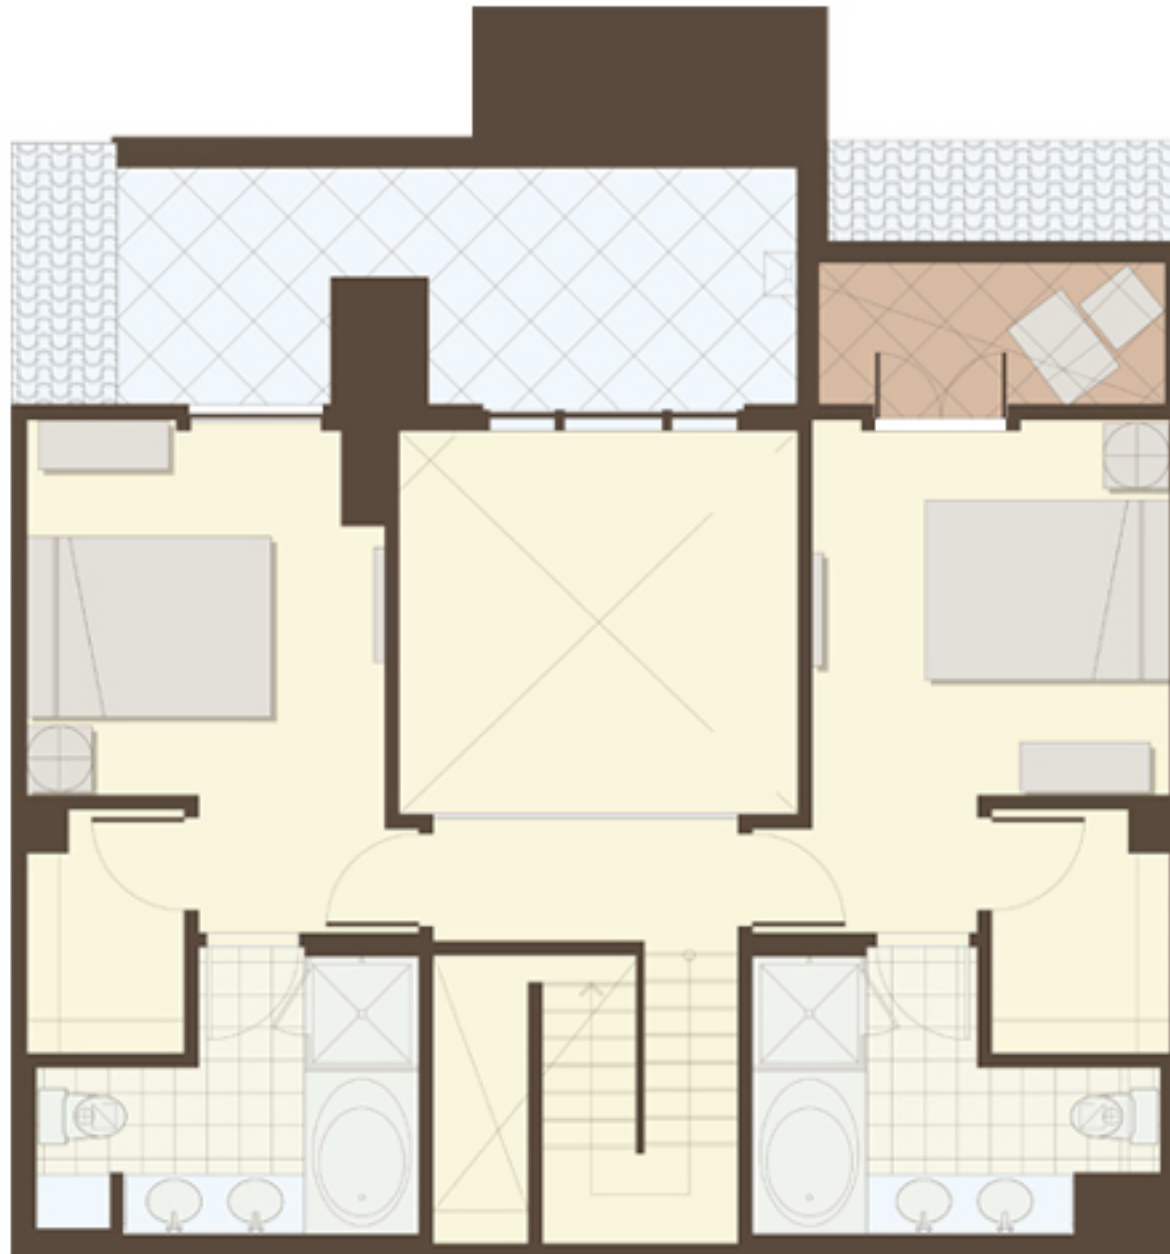

## *Plan Cth*

Townhome  
3 Bedroom  
SqFt: 1,710

Plans, specifications, features, square footages, and other terms are based on artist renderings and may not reflect actual details.