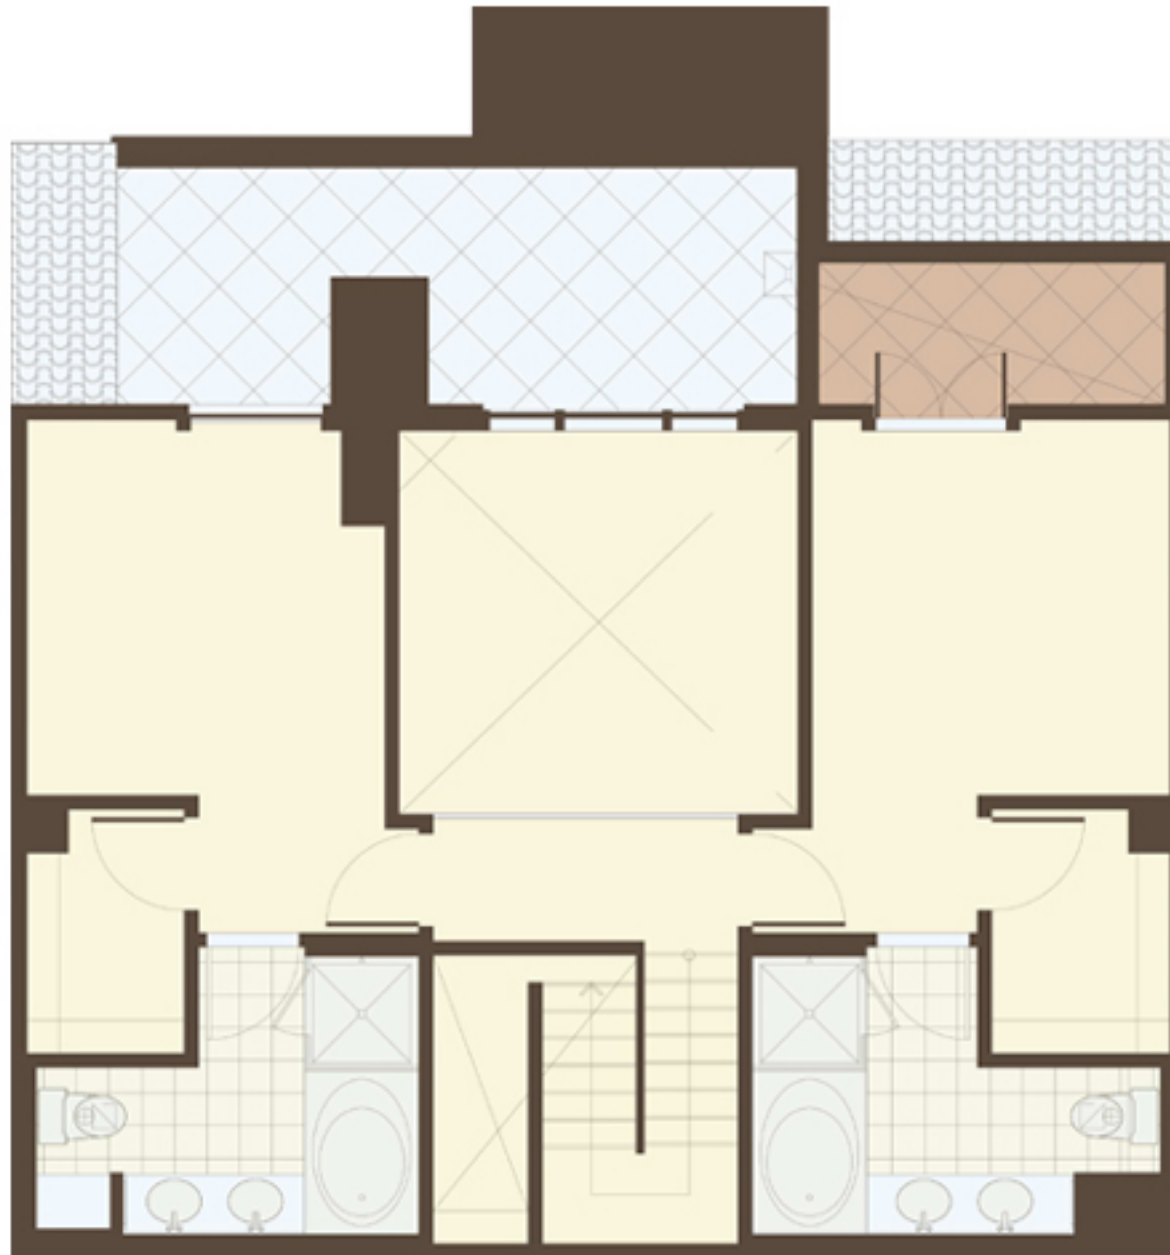

Plan Cth

Townhome
3 Bedroom
SqFt: 1,710

Plans, specifications, features, square footages, and other terms are based on artist renderings and may not reflect actual details.

Plan Cth

Townhome
3 Bedroom
SqFt: 1,710

Plans, specifications, features, square footages, and other terms are based on artist renderings and may not reflect actual details.