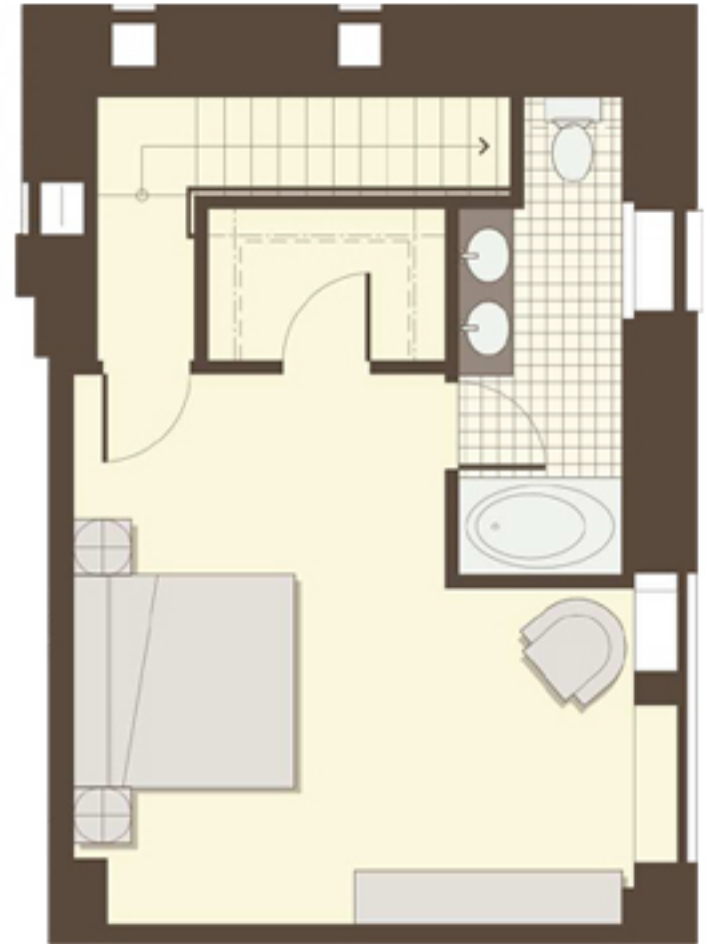

Plan GM2th

Main Level

Upper Level

Townhome
1 Bedroom
SqFt: 1,000

Plans, specifications, features, square footages, and other terms are based on artist renderings and may not reflect actual details.