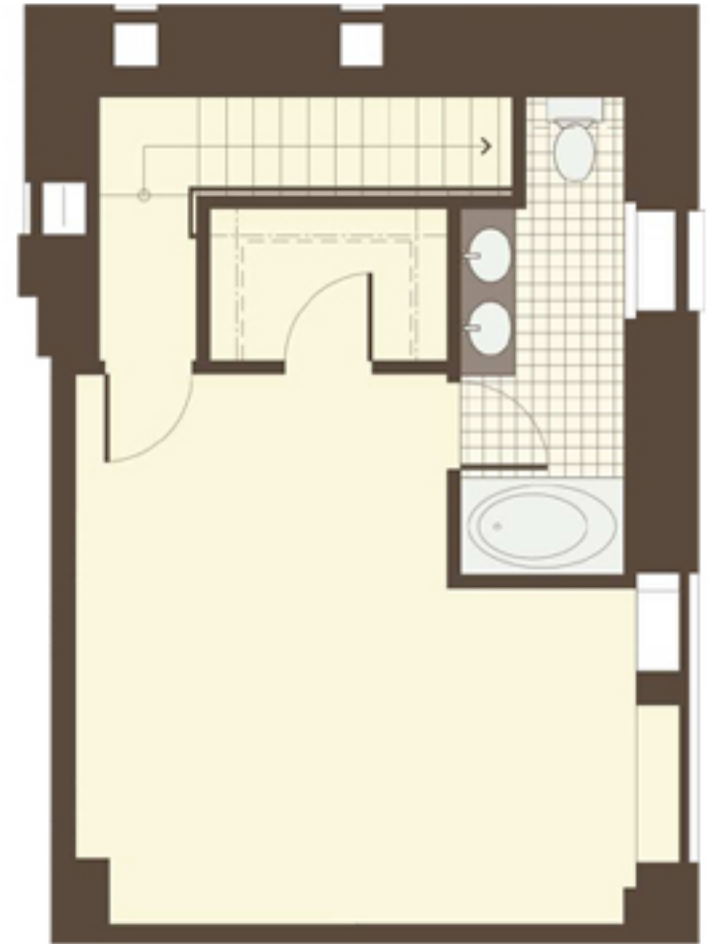

Plan GM2th

Main Level

Upper Level

Townhome
1 Bedroom
SqFt: 1,000

Plans, specifications, features, square footages, and other terms are based on artist renderings and may not reflect actual details.