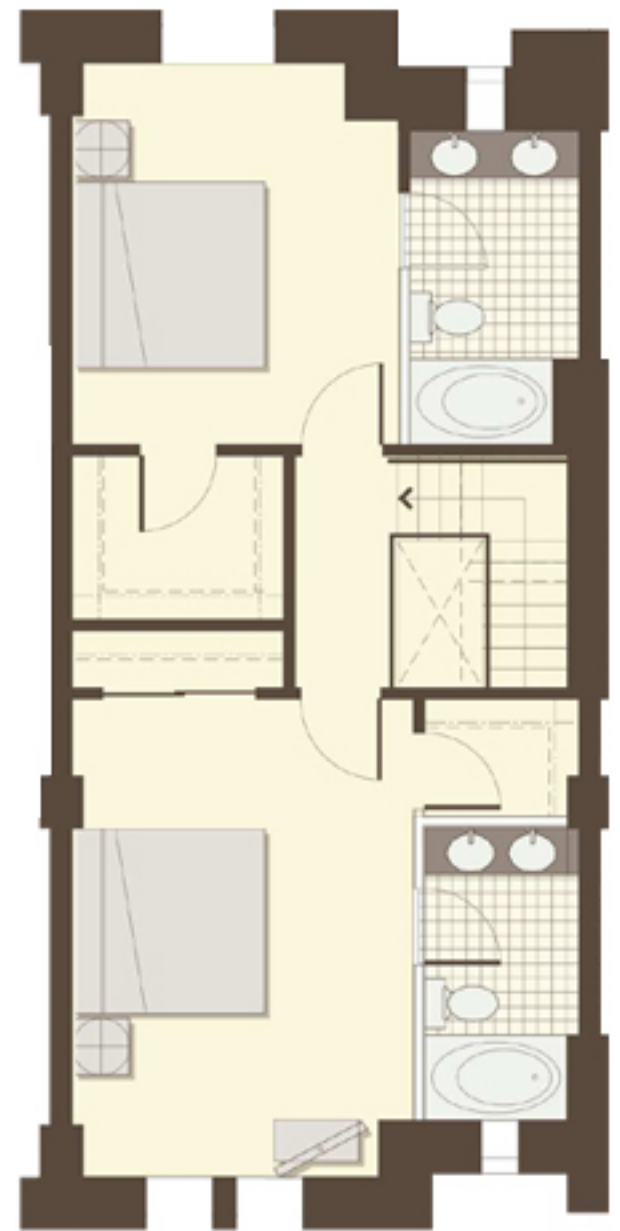

# Plan GM3th

Townhome  
2 Bedroom  
SqFt: 1,365

Main Level

Upper Level

Plans, specifications, features, square footages, and other terms are based on artist renderings and may not reflect actual details.