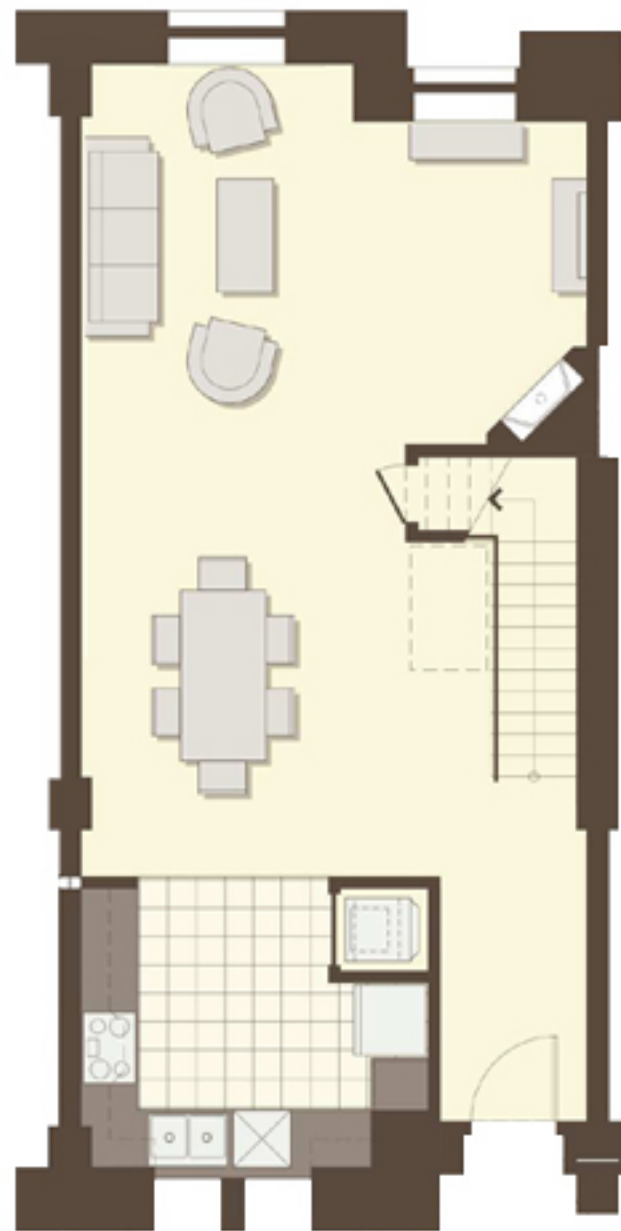

# Plan GM3th

Townhome  
2 Bedroom  
SqFt: 1,365

Main Level

Upper Level

Plans, specifications, features, square footages, and other terms are based on artist renderings and may not reflect actual details.