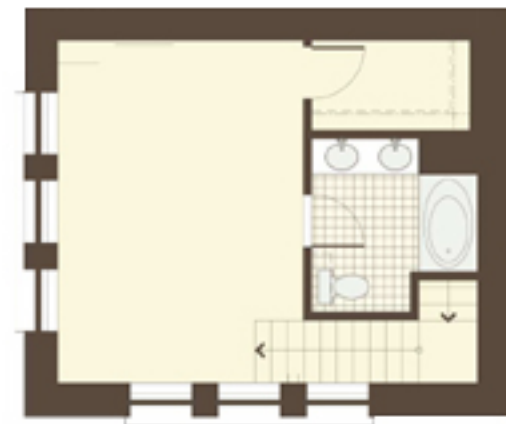

Plan GM5th

Townhome
3 Bedroom
SqFt: 1,710

Main Level

Upper Level